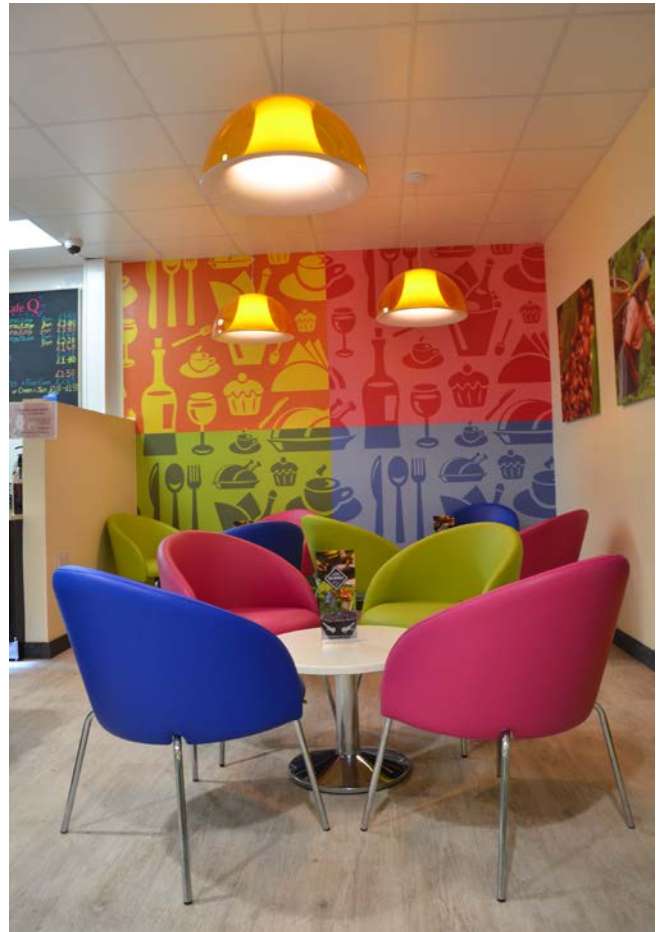

Kafe Q, Ballinderry

Appointed by Centra Quinn Ballinderry; Contract Services Design Studio carried out a complete site survey and provided various design layouts, interior design schemes, graphic design work and furniture proposals for the New Kafe Q restaurant in Ballinderry.

Interior Design & Finish Detailing Colour schemes & Bespoke Wallpaper Graphic Design & Artwork Furniture Supply & Installation Flooring Design & Installation Feature Lighting Project Management

The outcome provides a modern vibrant cafe / restaurant space for sit down breakfasts, lunches and dinners or a coffee meeting.